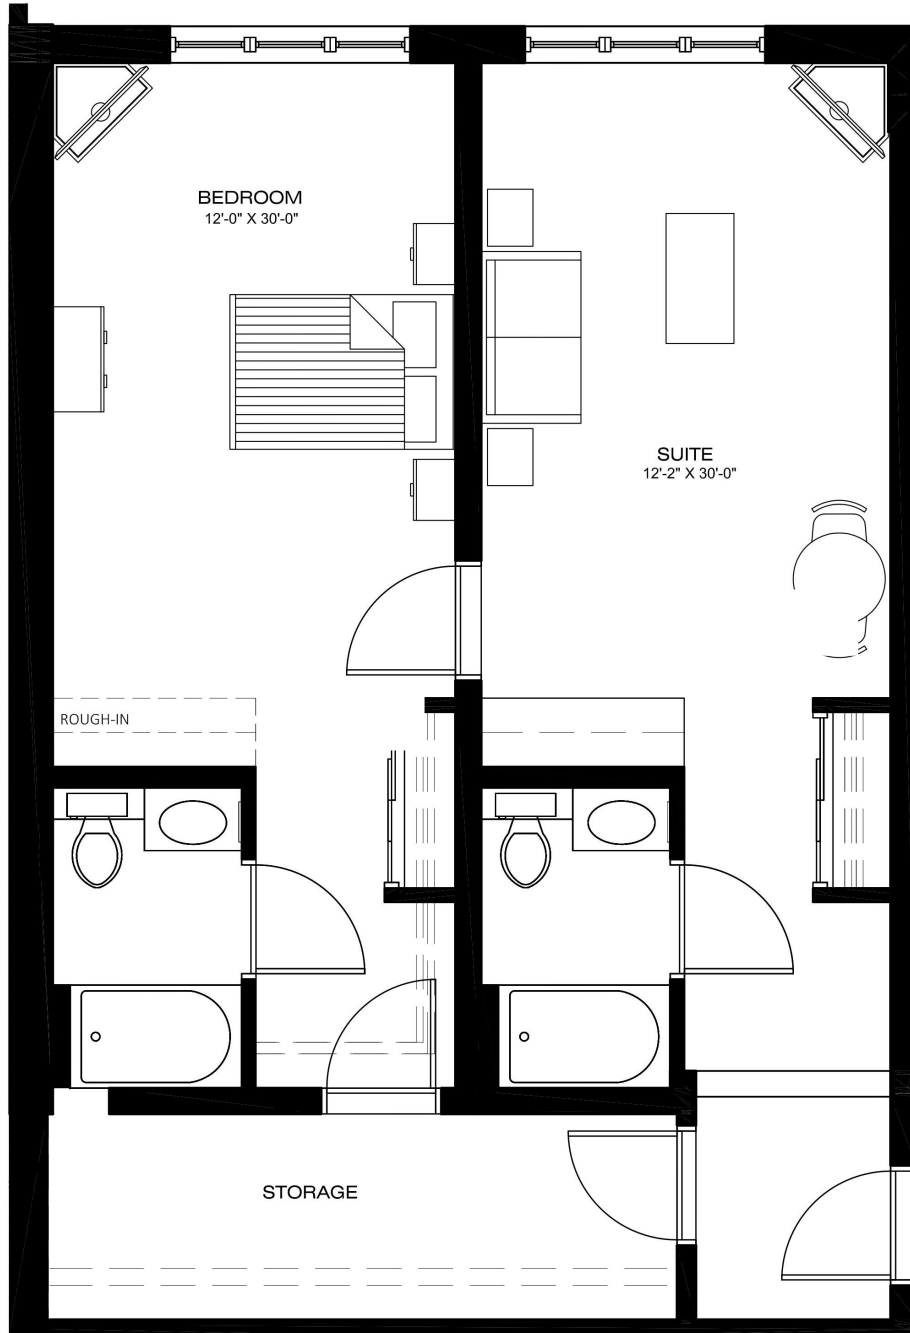

DELUXE ONE BEDROOM

 740 sq. ft.

Typical suite. Inquire within for additional layouts

All measurements are approximate. Furniture layout is for presentation purposes only.

Retirement Living at its Best!