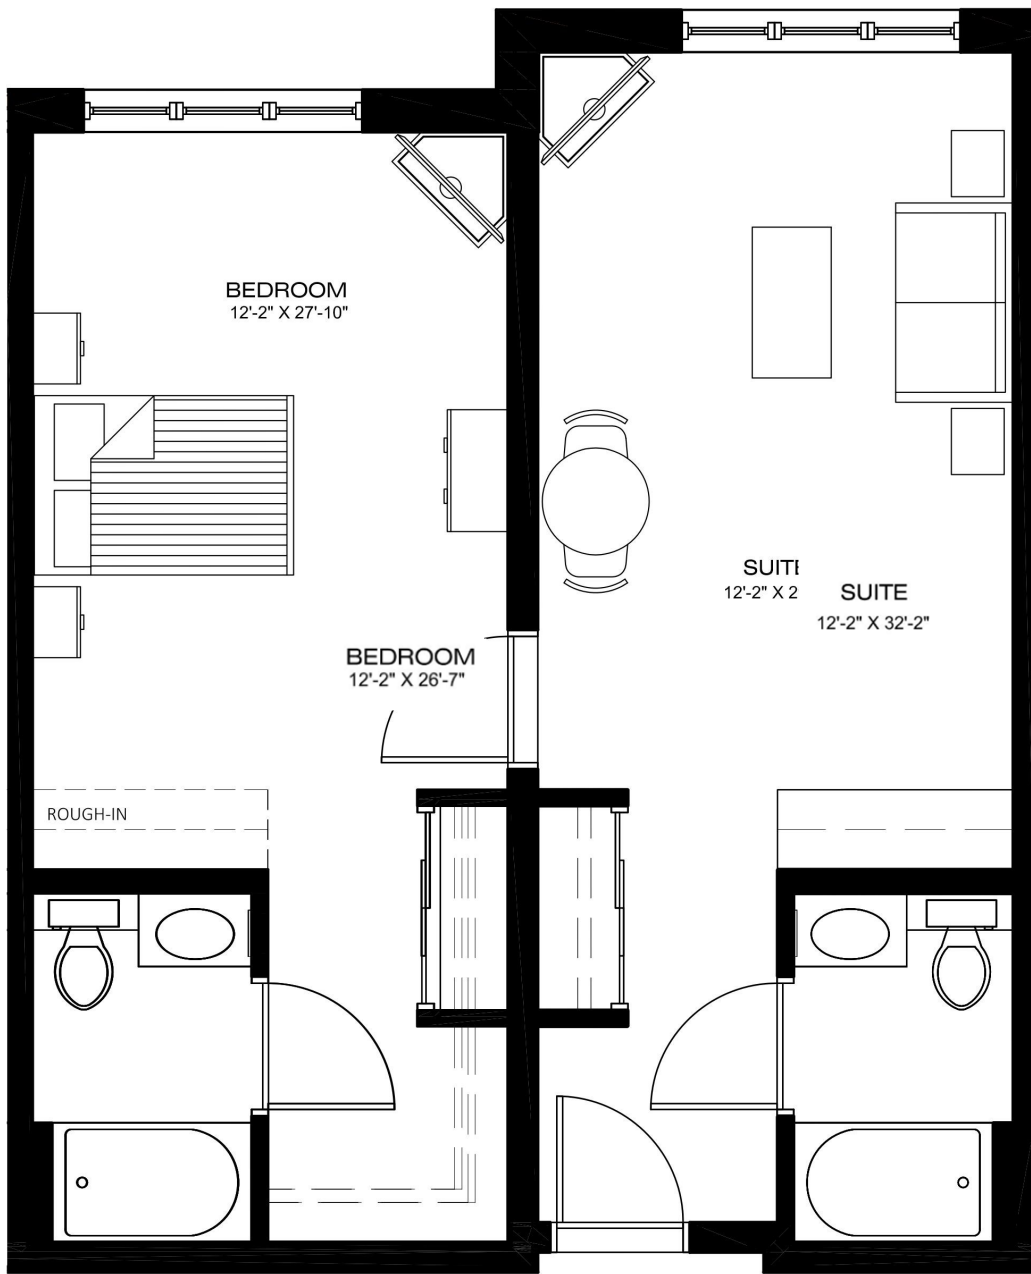

DELUXE ONE BEDROOM

 750-800 sq. ft.

Typical suite. Inquire within for additional layouts
All measurements are approximate. Furniture layout is for presentation purposes only.

Retirement Living at its Best!