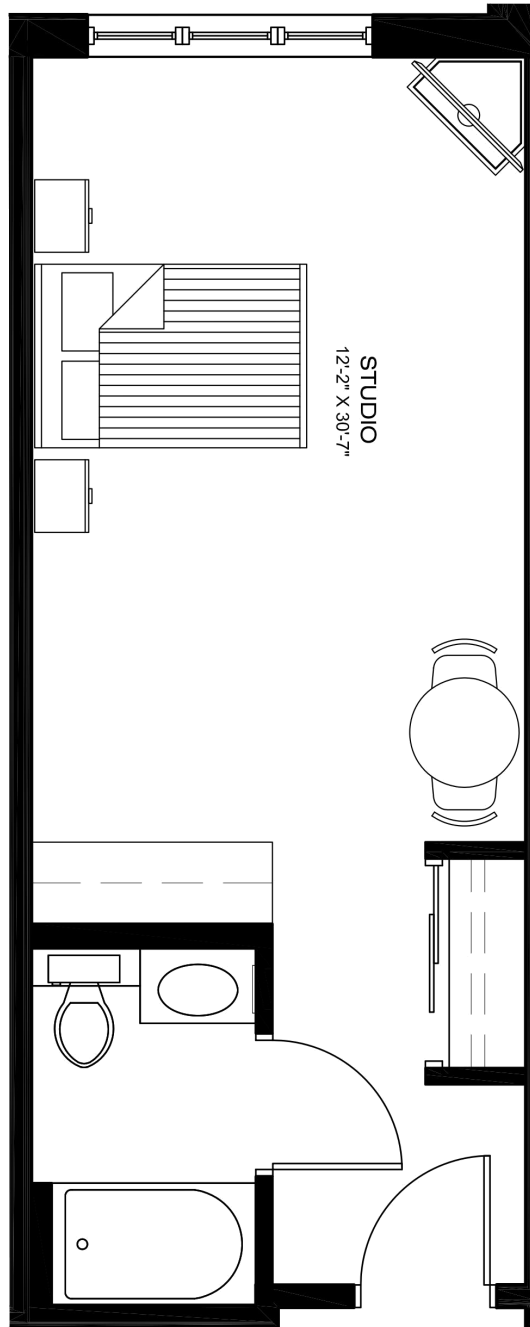

DELUXE STUDIO

 350–400 sq. ft.

Typical suite. Inquire within for additional layouts

All measurements are approximate. Furniture layout is for presentation purposes only.

Retirement Living at its Best!