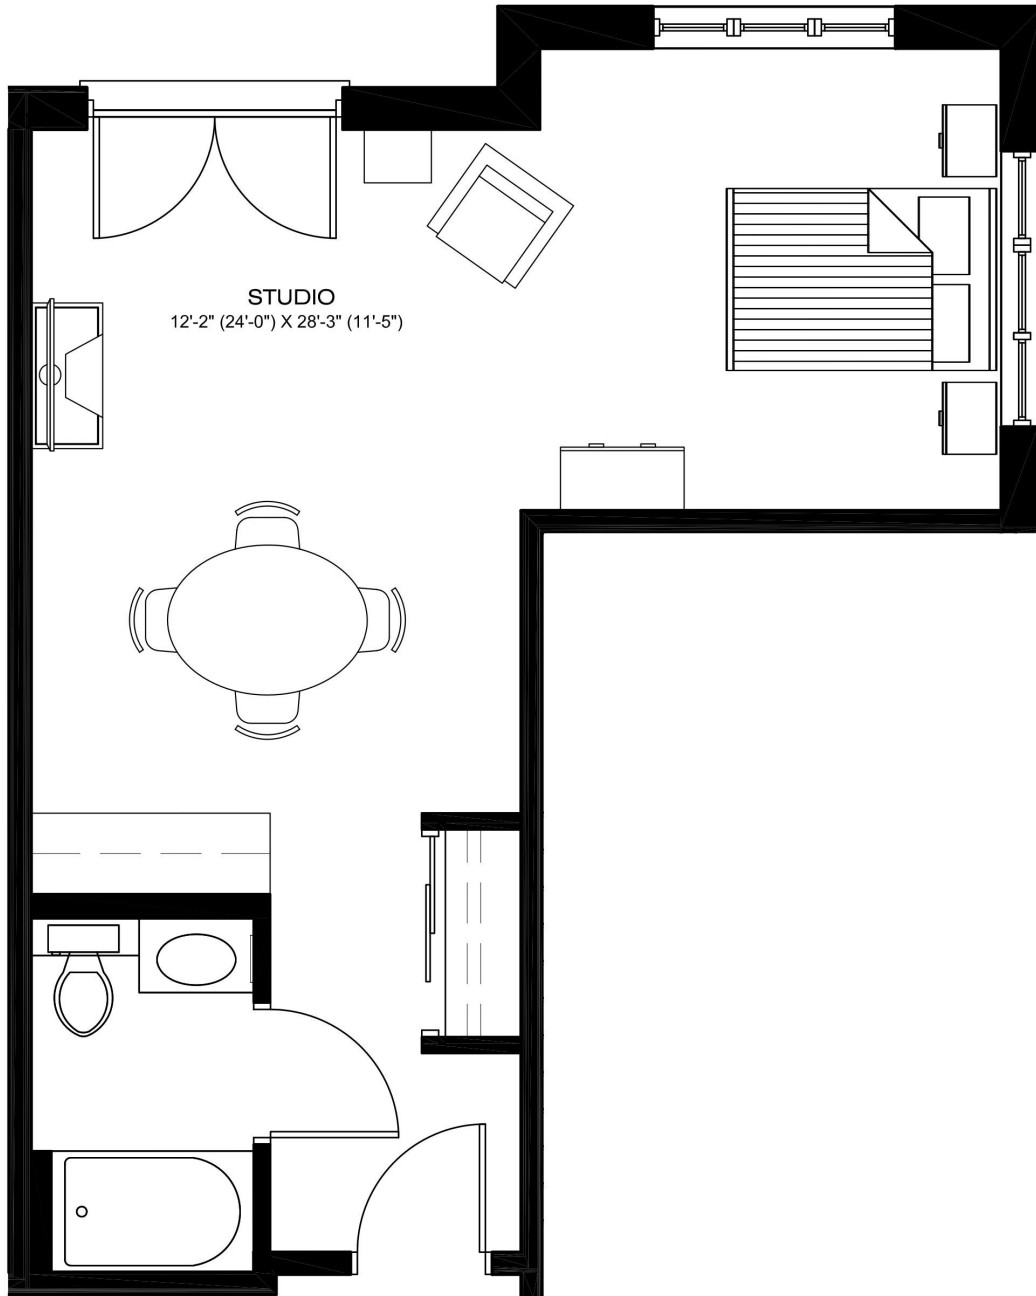

OPEN ONE BEDROOM

📐 475 sq. ft.

Typical suite. Inquire within for additional layouts
All measurements are approximate. Furniture layout is for presentation purposes only.

Retirement Living at its Best!