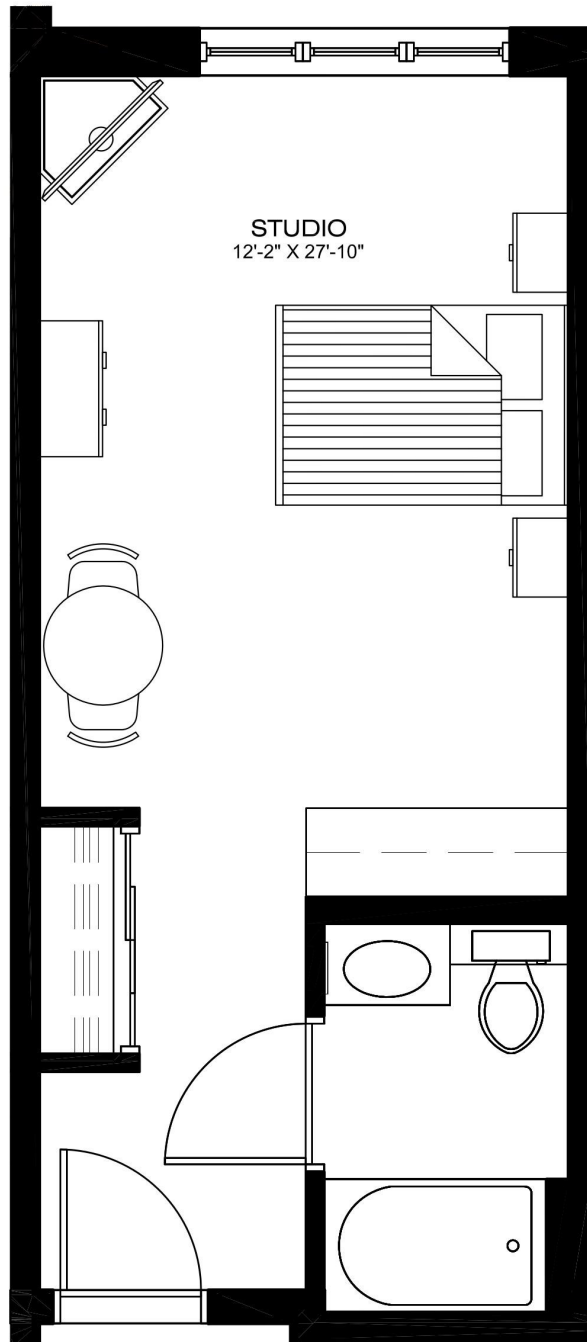

# STANDARD STUDIO

 330–340 sq. ft.

Typical suite. Inquire within for additional layouts  
All measurements are approximate. Furniture layout is for presentation purposes only.

*Retirement Living at its Best!*